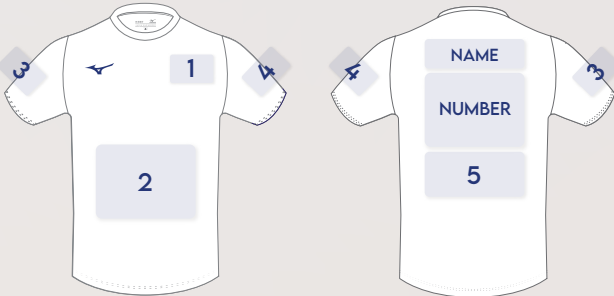

SPONSORS'S POSITION

Make your uniform unique by adding logos. The maximum number is 5, including your crest. The positioning and sizes are fixed.