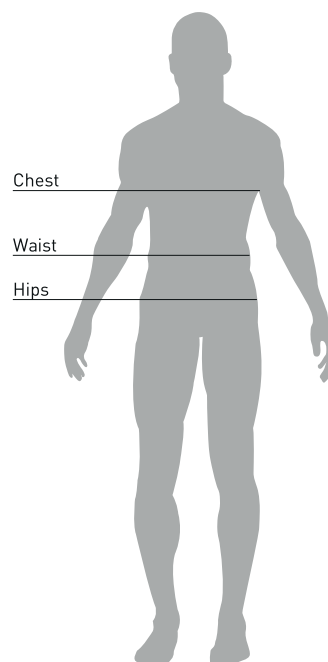

SIZE GUIDE

MIZUNO MAN		CHEST	WAIST	HIPS		
XXS		81-85	67-71	81-85		
XS		86-90	72-76	86-90		
S		91-95	77-81	91-95		
M		96-100	82-86	96-100		
L		101-106	87-92	101-106		
XL		107-112	93-98	107-112		
XXL		113-118	99-104	113-118		
3XL		119-124	105-110	119-124		
4XL		125-130	111-116	125-130		
MIZUNO WOMEN		CHEST	WAIST	HIPS		
XS		80-84	61-65	86-90		
S		85-89	66-70	91-95		
M		90-94	71-75	96-100		
L		95-100	76-81	101-106		
XL		101-106	82-87	107-112		
XXL		107-112	88-93	113-118		
3XL		113-118	94-99	119-124		
MIZUNO JUNIOR		CHEST	WAIST	HIPS		
116		58-61	55-56	62-64		
128		62-64	57-58	65-69		
140		65-71	59-64	70-77		
152		72-79	65-68	78-83		
164		80-86	69-72	84-89		
SOCKS	XS	S	M	L	XL	XXL
EU	32-34	35-37	38-40	41-43	44-46	47-49
UK	1-2.5	3-4.5	5-6.5	7-8.5	9-11	12-14
FOOTBALL SOCKS	XS	S	M	L	XL	XXL
EU		30-34	35-39	40-46	47-50	
UK		11.5-2	3-6	7-11	12-14.5	

Please note that the fit of online and sublimated products differs slightly. This depends on the fit related to the different sports disciplines.

Mizuno advises customers to try on sizes before ordering.

The measurements shown in the table are expressed in centimeters and indicate a range of average measurements between the minimum and maximum for the corresponding size.

PRICES SHOWN ARE PUBLIC PRICE LIST INCLUDING VAT.